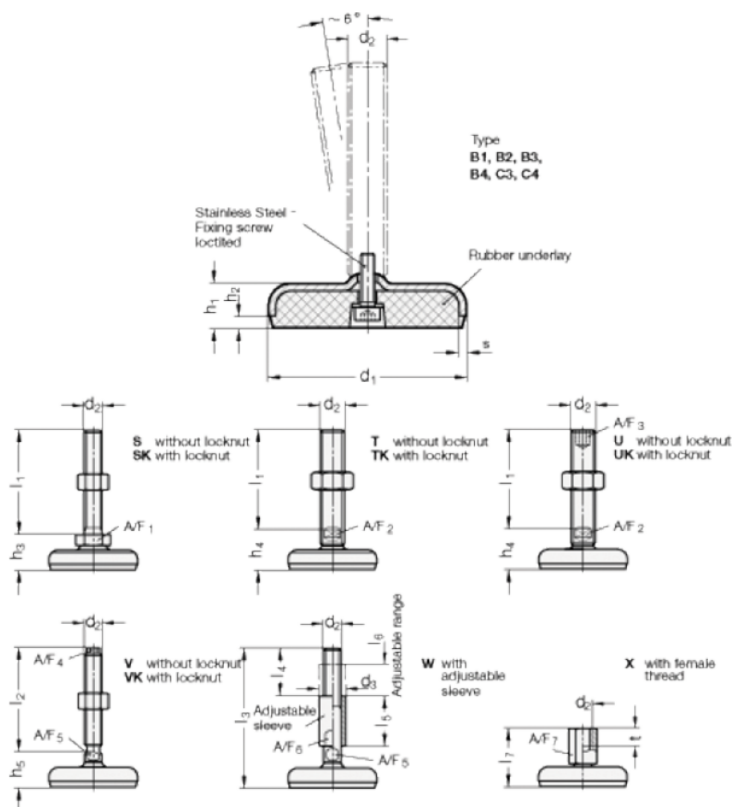

Article number: 2031100M24276C3W

Description: E+G levelling foot  
GN 31-100-M24-276-C3-W

Note: W With adjustable sleeve , Hygienic Version, Wrench flat at the bottom

## Measures

A/F5 = 20	l3 +4.0/0 = 276
A/F6 = 30	l4 = 67
d1 = 100	l5 = 67
d2 = 24	l6 = 42
d3 = 35	s = 3
h1 = 20	
h2 = 6	
l1 = 276	